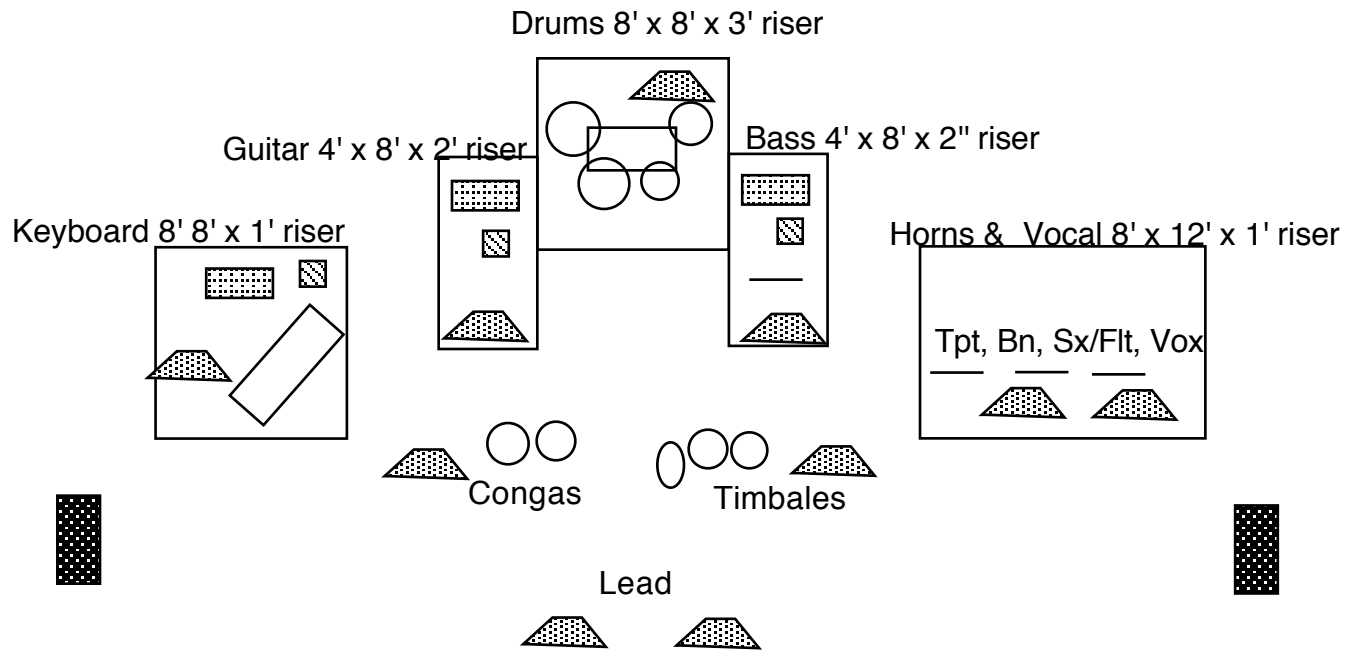

Seguida 10 pc

Input List

1. Kick
2. Snare
3. Hihat
4. Tom
5. Floor tom
6. Over head
7. Over head
8. Key 1 Left
9. Key 1 Right
10. Key 2 Left
11. Key 2 Right
12. Guitar DI
13. Guitar Mic
14. Bass Di
15. Trumpet
16. Trombone
17. Sax
18. flute
19. Keyboard[vocal
20. Guitar Vocal
21. Drum Vocal
22. Horn Riser Vocal
23. Lead Vocal
24. Conga Lo
25. Conga Hi
26. Timbales Hi
27. Timbales Lo
28. Timbales Over head
- 29.
- 30.

Backline Rental

1. Ampeg SVT Bass Head
1. Ampeg 8 x10 Bass Cabinet
1. Fender Twin Reverb
- 5pc Drum Set / 5 cymbal stands
1. Phantom G8 Keyboard
(Band Brings 2nd Key)
1. 2 tier key stand
1. Roland KC500 Key Amp
-  10 Monitor Wedges
-  2 Side Fills
-  Instrument amps
-  Elec Drop
- 5 Music Stands

10 Monitor Mixes

- Mix 1 Lead Vocal
- Mix 2 Keyboard s
- Mix 3 Congas
- Mix 4 Timbales
- Mix 5 Guitar
- Mix 6 Drums
- Mix 7 Bass
- Mix 8 Horns Tpt / Bone
- Mix 9 Horn Sax / Vocal
- Mix 10 Side Fills Mono